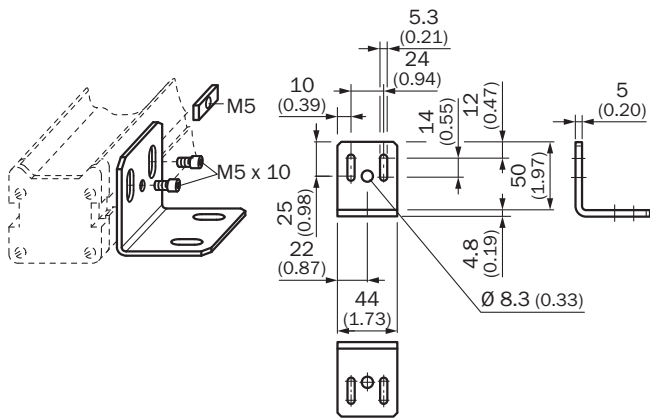

## Detailed technical data

### Technical specifications

<b>Accessory group</b>	Mounting brackets and plates
<b>Accessory family</b>	Mounting brackets
<b>Suitable for</b>	All protective field heights
<b>Packing unit</b>	4 pieces
<b>Description</b>	Mounting kit 1, mounting bracket, rigid, L-shaped, including fixing screws and washers

Dimensional drawing (Dimensions in mm (inch))

Instruction for installation

➔ Befestigung an Maschine