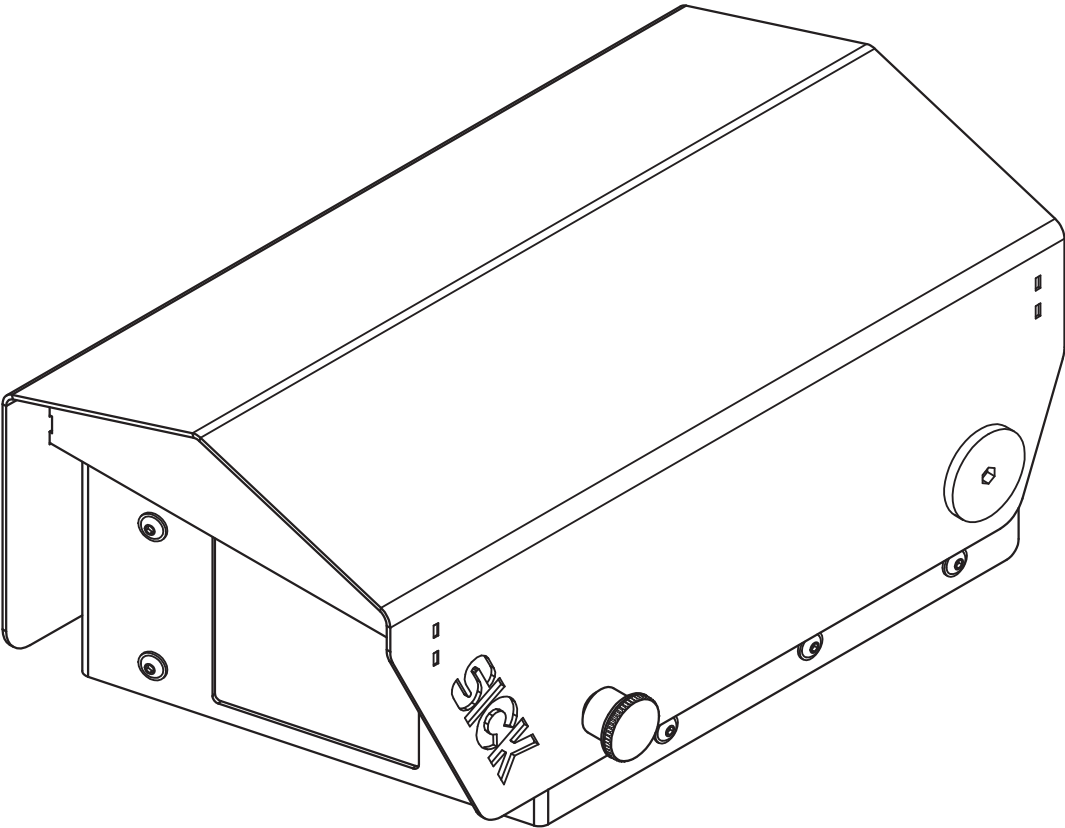

Weather protecting hood for Dx100

Dimensional drawing (Dimensions in mm (inch))