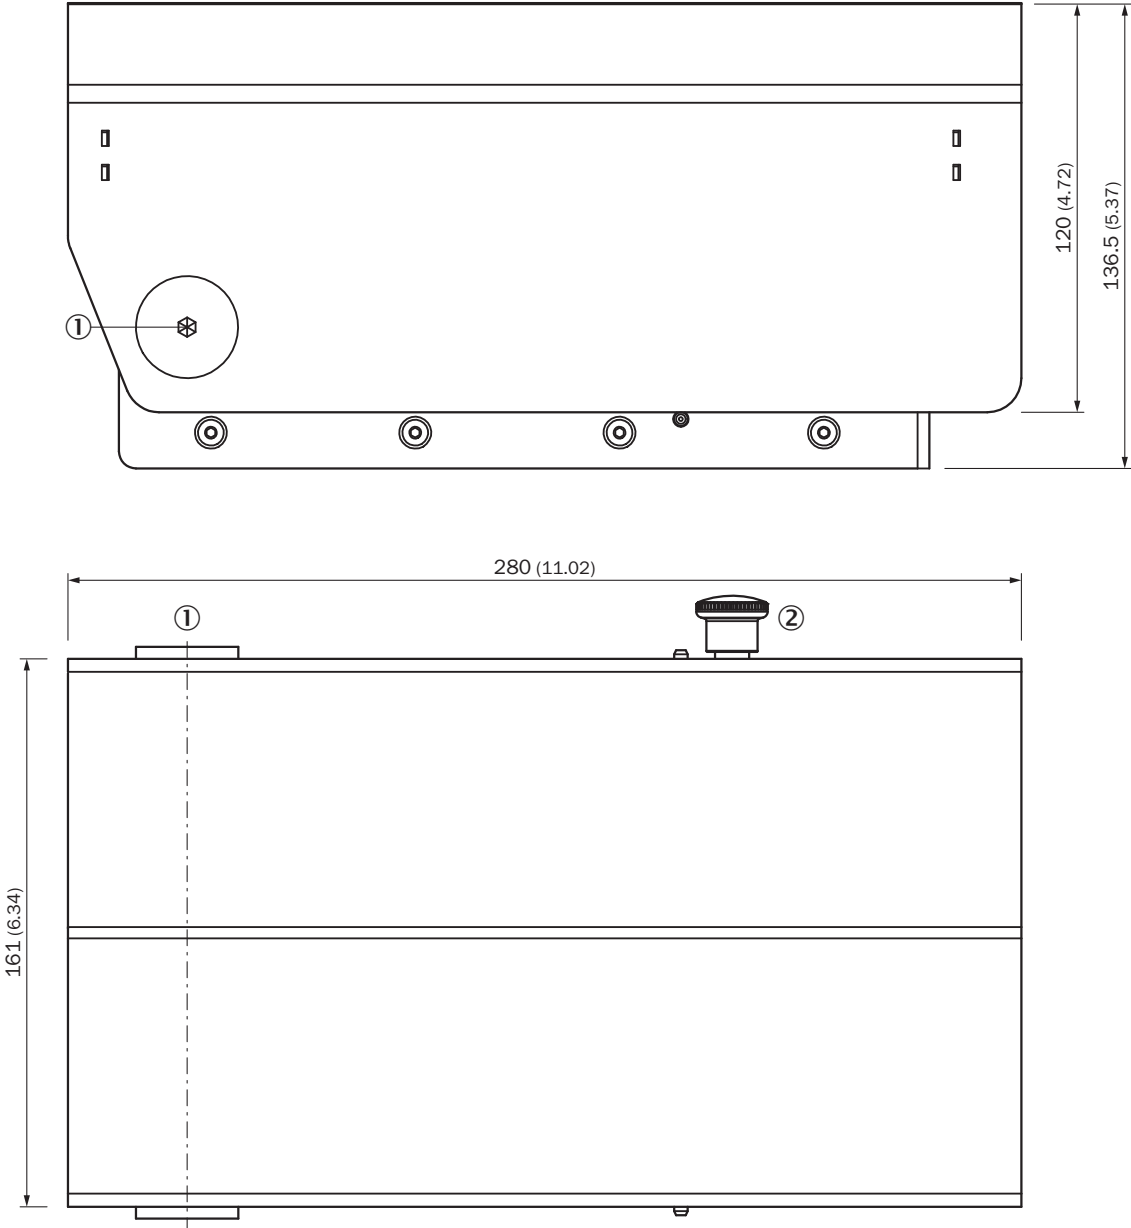

Dimensional drawing (Dimensions in mm (inch))

Weather protecting hood for Dx100