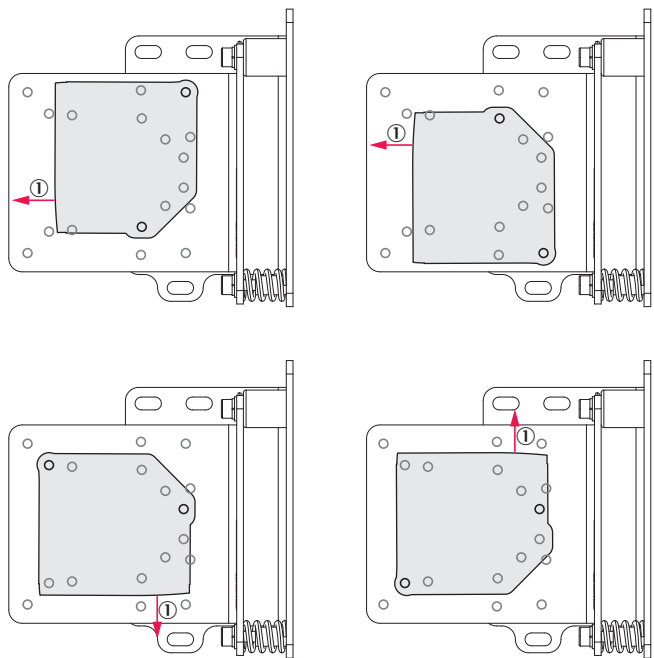

BEF-AH-OD1000

SICK
Sensor Intelligence.

Illustration may differ

Ordering information

Type	Part no.
BEF-AH-OD1000	2087355

Other models and accessories → www.sick.com/

Detailed technical data

Technical specifications

Accessory group	Terminal and alignment brackets
Accessory family	Alignment brackets
Material	Steel, zinc coated
Items supplied	Mounting hardware for the sensor included
Description	Galvanized steel alignment bracket with mounting accessories

Dimensional drawing (Dimensions in mm (inch))

Instruction for installation

Mounting instructions for DT20 Hi
 ① Sender

Mounting instructions for OD Value

① Sender

Mounting instructions for OD1000

① Sender

SICK AT A GLANCE