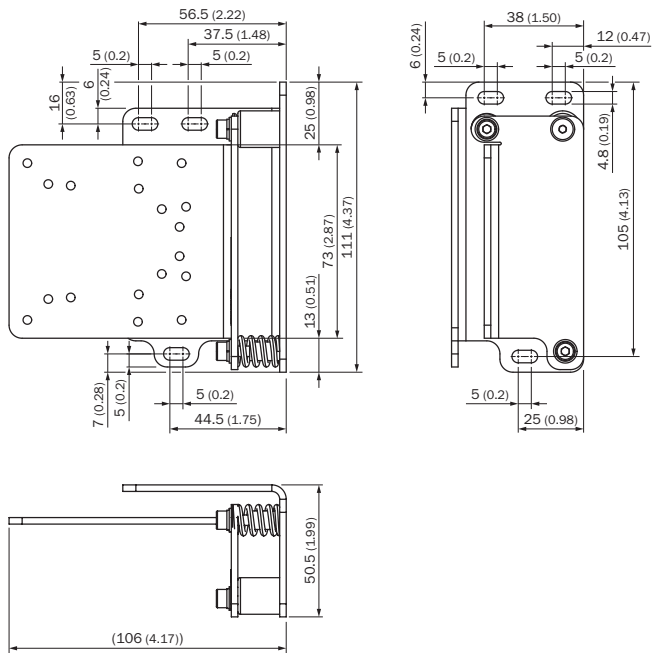

BEF-AH-OD1000

SICK
Sensor Intelligence.

Illustration may differ

Ordering information

Type	Part no.
BEF-AH-OD1000	2087355

Other models and accessories → www.sick.com/

Detailed technical data

Technical specifications

Accessory group	Terminal and alignment brackets
Accessory family	Alignment brackets
Material	Steel, zinc coated
Items supplied	Mounting hardware for the sensor included
Description	Galvanized steel alignment bracket with mounting accessories

Dimensional drawing (Dimensions in mm (inch))

Instruction for installation

Mounting instructions for DT20 Hi
 ① Sender

Mounting instructions for OD Value

① Sender

Mounting instructions for OD1000

① Sender

SICK AT A GLANCE