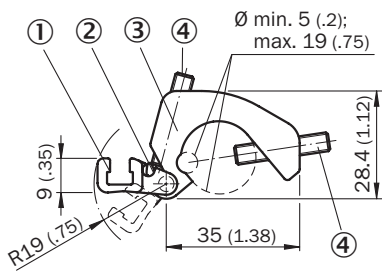

## Detailed technical data

### Technical specifications

<b>Accessory group</b>	Brackets for cylinder sensors
<b>Accessory family</b>	For profile cylinders and tie-rod cylinders
<b>Material</b>	Zinc diecast
<b>Items supplied</b>	Mounting hardware included
<b>Description</b>	Mounting bracket for integrated profile cylinder/tie-rod cylinder

### Dimensional drawing (Dimensions in mm (inch))

- ① Sensoradapter with T-slot
- ② Fixing for cable <math>< \varnothing 3.2 \text{ mm}</math> (0.126 inch)
- ③ Cylinderadapter
- ④ Mounting screws M5