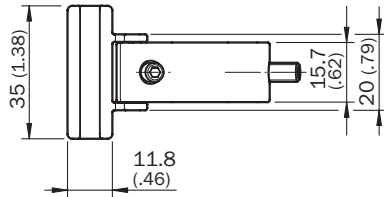

## Detailed technical data

### Dimensional drawing (Dimensions in mm (inch))

- ① Sensoradapter with T-slot
- ② Fixing for cable <math>< \varnothing 3.2 \text{ mm}</math> (0.126 inch)
- ③ Cylinderadapter
- ④ Mounting screws M5