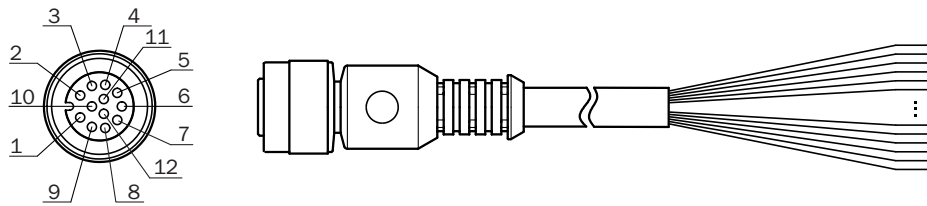

DOL-1212-G02MA

SICK
Sensor Intelligence.

Ordering information

Type	Part no.
DOL-1212-G02MA	6034604

Other models and accessories → www.sick.com/

Detailed technical data

Technical specifications

Accessory group	Plug connectors and cables
Accessory family	Connecting cables
Connection type head A	Female connector, M12, 12-pin, straight
Connection type head B	Flying leads
Connection type	Flying leads
Cable	2 m
Shielding	Shielded
Signal type	Sensor/actuator cable

Dimensional drawing (Dimensions in mm (inch))

PIN assignment

- ① Brown
- ② Blue
- ③ White
- ④ Green
- ⑤ Pink
- ⑥ Yellow
- ⑦ Black
- ⑧ Gray
- ⑨ Red
- ⑩ Violet
- ⑪ Gray-pink
- ⑫ Red-blue

SICK AT A GLANCE

SICK is one of the leading manufacturers of intelligent sensors and sensor solutions for industrial applications. A unique range of products and services creates the perfect basis for controlling processes securely and efficiently, protecting individuals from accidents and preventing damage to the environment.