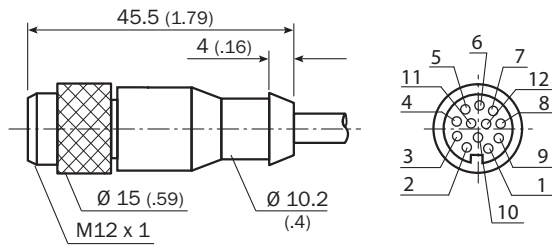

DOL-1212-G02MA

SICK
Sensor Intelligence.

Ordering information

Type	Part no.
DOL-1212-G02MA	6034604

Other models and accessories → www.sick.com/

Detailed technical data

Technical specifications

Accessory group	Plug connectors and cables
Accessory family	Connecting cables
Connection type head A	Female connector, M12, 12-pin, straight
Connection type head B	Flying leads
Connection type	Flying leads
Cable	2 m
Shielding	Shielded
Signal type	Sensor/actuator cable

Dimensional drawing (Dimensions in mm (inch))

PIN assignment

- ① Brown
- ② Blue
- ③ White
- ④ Green
- ⑤ Pink
- ⑥ Yellow
- ⑦ Black
- ⑧ Gray
- ⑨ Red
- ⑩ Violet
- ⑪ Gray-pink
- ⑫ Red-blue

SICK AT A GLANCE

SICK is one of the leading manufacturers of intelligent sensors and sensor solutions for industrial applications. A unique range of products and services creates the perfect basis for controlling processes securely and efficiently, protecting individuals from accidents and preventing damage to the environment.