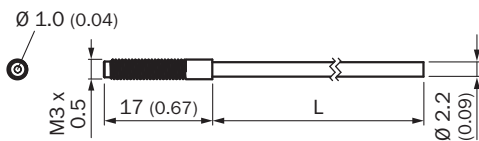

Sensing ranges with WLL180T

<b>Operating mode 16 µs</b>	150 mm
<b>Operating mode 70 µs</b>	420 mm
<b>Operating mode 250 µs</b>	850 mm
<b>Operating mode 2 ms</b>	1,500 mm
<b>Operating mode 8 ms</b>	2,700 mm

Sensing ranges with GLL170

<b>Operating mode 250 µs</b>	290 mm
------------------------------	--------

Sensing ranges with GLL170T

<b>Operating mode 50 µs</b>	400 mm
<b>Operating mode 250 µs</b>	600 mm

Dimensional drawing (Dimensions in mm (inch))