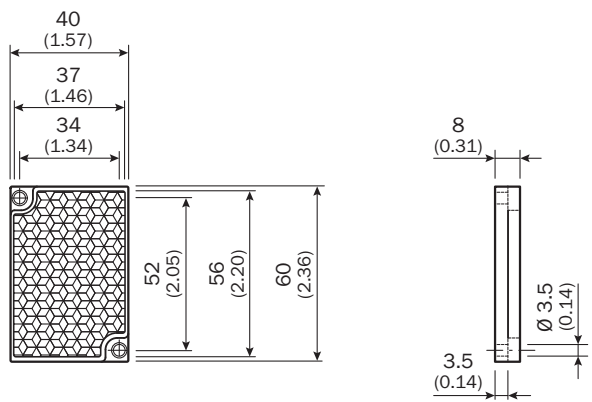

## Detailed technical data

### Technical specifications

<b>Accessory group</b>	Reflectors
<b>Accessory family</b>	Angular
<b>Description</b>	Rectangular, M3 screw connection, countersunk screw head
<b>Mounting system type</b>	Screw-on, 2 hole mounting
<b>Ambient operating temperature</b>	-20 °C ... +65 °C
<b>Dimensions</b>	40 mm x 60 mm
<b>Reflective area</b>	37 mm x 56 mm
<b>Material</b>	PMMA/ABS

Dimensional drawing (Dimensions in mm (inch))