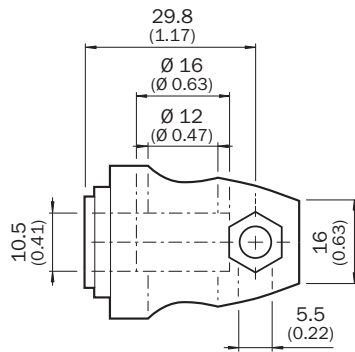

Dimensional drawing (Dimensions in mm (inch))