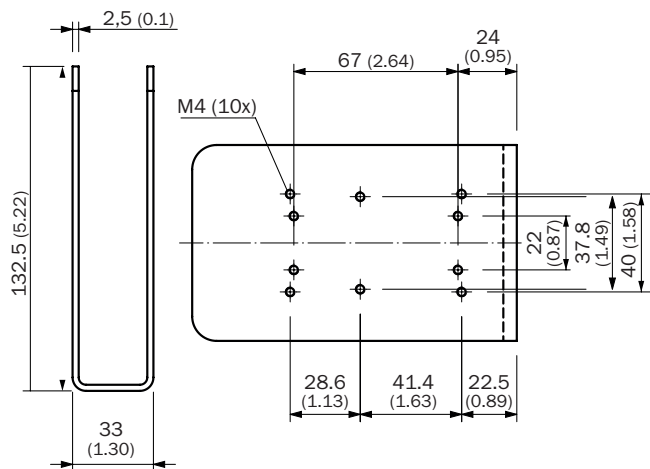

BEF-KHS-KH3