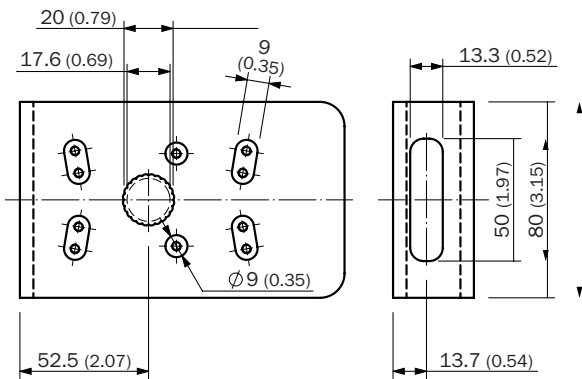

BEF-KHS-KH3