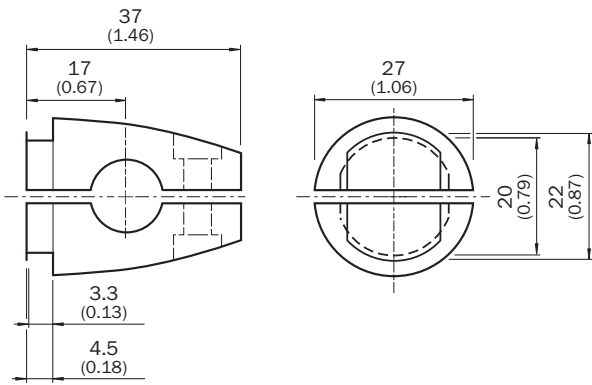

Dimensional drawing (Dimensions in mm (inch))