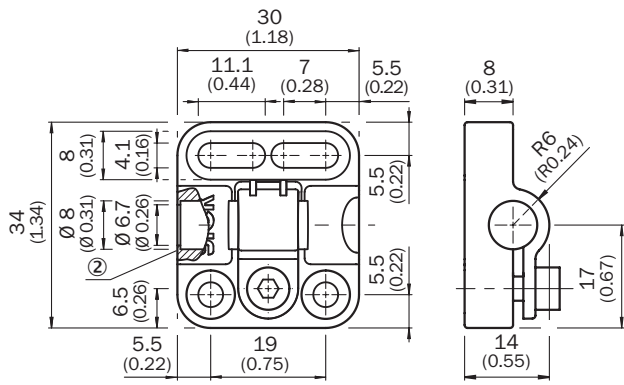

BEF-KHF-M08

SICK
Sensor Intelligence.

Ordering information

Type	Part no.
BEF-KHF-M08	2051478

Other models and accessories → www.sick.com/

Detailed technical data

Technical specifications

Accessory group	Terminal and alignment brackets
Accessory family	Terminal brackets
Material	Plastic (PA12), glass-fiber reinforced
Items supplied	Mounting hardware included
Description	Clamping block for round sensors M8, with fixed stop
Specialty	With fixed stop

Dimensional drawing (Dimensions in mm (inch))

SICK AT A GLANCE

SICK is one of the leading manufacturers of intelligent sensors and sensor solutions for industrial applications. A unique range of products and services creates the perfect basis for controlling processes securely and efficiently, protecting individuals from accidents and preventing damage to the environment.