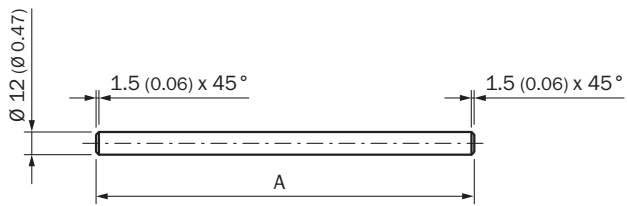

BEF-MS12G-B

**SICK**  
Sensor Intelligence.

Ordering information

Type	Part no.
BEF-MS12G-B	4056055

Other models and accessories → [www.sick.com/](http://www.sick.com/)

Detailed technical data

Technical specifications

<b>Accessory group</b>	Universal bar clamp systems
<b>Material</b>	Steel, zinc coated
<b>Items supplied</b>	Without mounting hardware
<b>Description</b>	Mounting bar, straight, 300 mm, steel

Classifications

## Dimensional drawing (Dimensions in mm (inch))

- ① BEF-MS12G-(N)A:  $A = 200$  mm
- ② BEF-MS12G-(N)B:  $A = 300$  mm