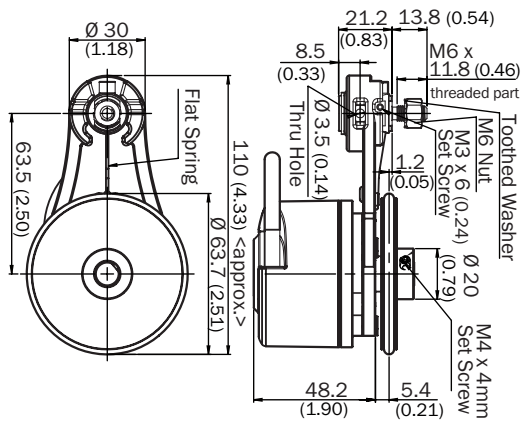

BEF-MRS-10-U

SICK
Sensor Intelligence.

Ordering information

Type	Part no.
BEF-MRS-10-U	2085714

Other models and accessories → www.sick.com/

Detailed technical data

Technical specifications

Accessory group	Other mounting accessories
Accessory family	Modular measuring wheel system
Suitable for	Face mount flange encoder DFS60, DBS60, AFM60, AFS60, mechanical design S4 (solid shaft 10 mm x 19 mm)
Description	SICK modular measuring wheel system for face mount flange encoder with S4 mechanical design (10 mm x 19 mm solid shaft), e.g., DFS60-S4: with O-ring measuring wheel, circumference 200 mm

Dimensional drawing (Dimensions in mm (inch))

Dimensional drawing

Dimensional drawing

Instruction for installation

Proposed fitting

Proposed fitting

SICK AT A GLANCE

SICK is one of the leading manufacturers of intelligent sensors and sensor solutions for industrial applications. A unique range of products and services creates the perfect basis for controlling processes securely and efficiently, protecting individuals from accidents and preventing damage to the environment.