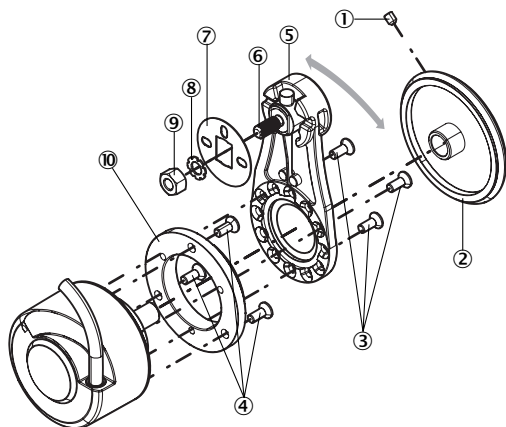

BEF-MRS-10-U

SICK
Sensor Intelligence.

Ordering information

Type	Part no.
BEF-MRS-10-U	2085714

Other models and accessories → www.sick.com/

Detailed technical data

Technical specifications

Accessory group	Other mounting accessories
Accessory family	Modular measuring wheel system
Suitable for	Face mount flange encoder DFS60, DBS60, AFM60, AFS60, mechanical design S4 (solid shaft 10 mm x 19 mm)
Description	SICK modular measuring wheel system for face mount flange encoder with S4 mechanical design (10 mm x 19 mm solid shaft), e.g., DFS60-S4: with O-ring measuring wheel, circumference 200 mm

Dimensional drawing (Dimensions in mm (inch))

Dimensional drawing

Dimensional drawing

Instruction for installation

Proposed fitting

Proposed fitting

SICK AT A GLANCE

SICK is one of the leading manufacturers of intelligent sensors and sensor solutions for industrial applications. A unique range of products and services creates the perfect basis for controlling processes securely and efficiently, protecting individuals from accidents and preventing damage to the environment.