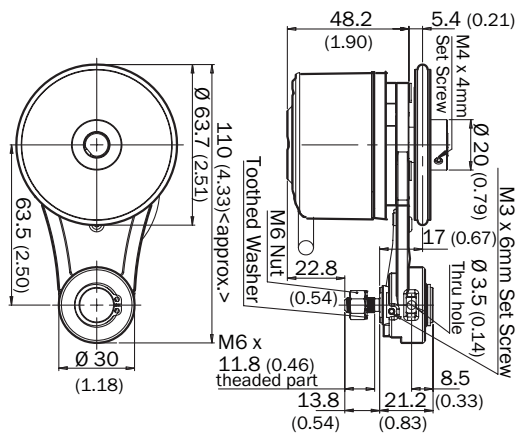

BEF-MRS-10-U

SICK
Sensor Intelligence.

Ordering information

Type	Part no.
BEF-MRS-10-U	2085714

Other models and accessories → www.sick.com/

Detailed technical data

Technical specifications

Accessory group	Other mounting accessories
Accessory family	Modular measuring wheel system
Suitable for	Face mount flange encoder DFS60, DBS60, AFM60, AFS60, mechanical design S4 (solid shaft 10 mm x 19 mm)
Description	SICK modular measuring wheel system for face mount flange encoder with S4 mechanical design (10 mm x 19 mm solid shaft), e.g., DFS60-S4: with O-ring measuring wheel, circumference 200 mm

Dimensional drawing (Dimensions in mm (inch))

Dimensional drawing

Dimensional drawing

Instruction for installation

Proposed fitting

Proposed fitting

SICK AT A GLANCE

SICK is one of the leading manufacturers of intelligent sensors and sensor solutions for industrial applications. A unique range of products and services creates the perfect basis for controlling processes securely and efficiently, protecting individuals from accidents and preventing damage to the environment.