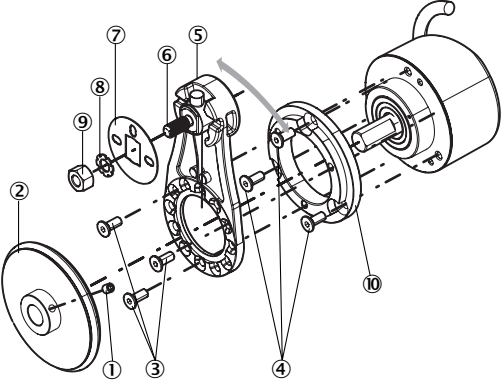

BEF-MRS-10-U

SICK
Sensor Intelligence.

Ordering information

Type	Part no.
BEF-MRS-10-U	2085714

Other models and accessories → www.sick.com/

Detailed technical data

Technical specifications

Accessory group	Other mounting accessories
Accessory family	Modular measuring wheel system
Suitable for	Face mount flange encoder DFS60, DBS60, AFM60, AFS60, mechanical design S4 (solid shaft 10 mm x 19 mm)
Description	SICK modular measuring wheel system for face mount flange encoder with S4 mechanical design (10 mm x 19 mm solid shaft), e.g., DFS60-S4: with O-ring measuring wheel, circumference 200 mm

Dimensional drawing (Dimensions in mm (inch))

Dimensional drawing

Dimensional drawing

Instruction for installation

Proposed fitting

Proposed fitting

SICK AT A GLANCE

SICK is one of the leading manufacturers of intelligent sensors and sensor solutions for industrial applications. A unique range of products and services creates the perfect basis for controlling processes securely and efficiently, protecting individuals from accidents and preventing damage to the environment.