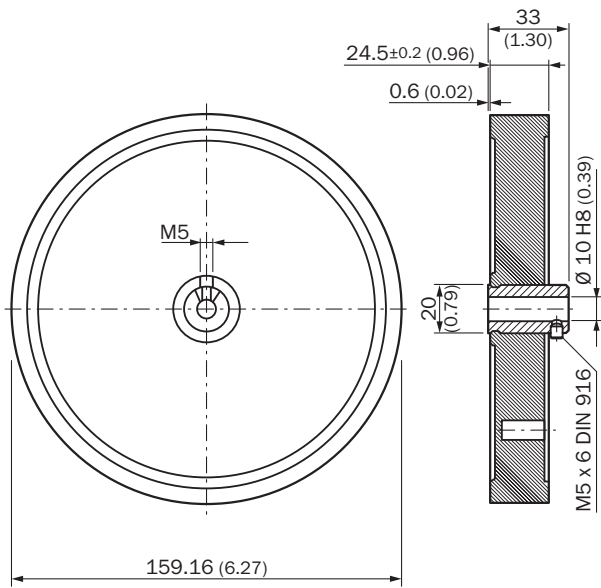

## Detailed technical data

### Technical specifications

<b>Accessory group</b>	Other mounting accessories
<b>Accessory family</b>	Measuring wheels and measuring wheel systems
<b>Description</b>	Plastic measuring wheel with smooth plastic surface (Hytrel) for 10 mm solid shaft, circumference 500 mm
<b>Circumference</b>	500 mm
<b>Surface</b>	Smooth

## Dimensional drawing (Dimensions in mm (inch))