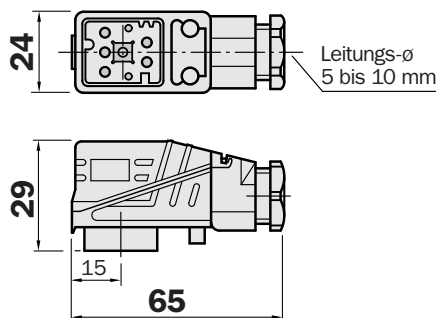

## Ordering information

Type	Part no.
DOS-2207-W	6006821

Please consider the operational voltage of the connector. For sensors with an integrated cable and flying leads the operational voltage of the connector can be lower than the operational voltage of the sensor.

### Technical specifications

<b>Accessory group</b>	Plug connectors and cables
<b>Accessory family</b>	Field-attachable connectors
<b>Connection type head A</b>	Female connector, Q7, 7-pin, angled, AC-coded
<b>Connection type</b>	Screw-type terminals
<b>Connector material</b>	PA GF
<b>Connector color</b>	Black
<b>Shielding</b>	Unshielded
<b>Permitted cable diameter</b>	5 mm ... 10 mm
<b>Permitted cross-section</b>	0.25 mm <sup>2</sup> ... 1 mm <sup>2</sup>
<b>Reference voltage</b>	≤ 250 V AC/DC
<b>Rated impulse voltage</b>	2.5 kV
<b>Current loading</b>	≤ 6 A
<b>Enclosure rating</b>	IP65
<b>Ambient operating temperature</b>	Head -30 °C ... +90 °C

## Dimensional drawing (Dimensions in mm (inch))