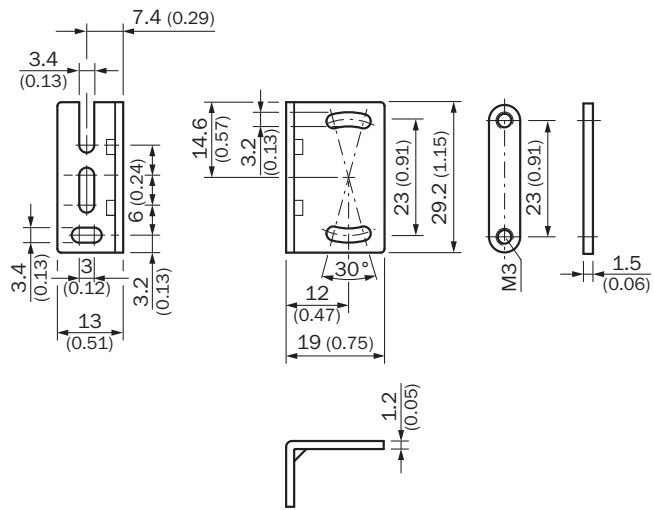

BEF-W150-A

SICK
Sensor Intelligence.

Ordering information

Type	Part no.
BEF-W150-A	5306217

Other models and accessories → www.sick.com/

Detailed technical data

Technical specifications

Accessory group	Mounting brackets and plates
Accessory family	Mounting brackets
Material	Steel, zinc coated
Items supplied	Mounting hardware included
Description	Mounting bracket for wall mounting

Dimensional drawing (Dimensions in mm (inch))

SICK AT A GLANCE

SICK is one of the leading manufacturers of intelligent sensors and sensor solutions for industrial applications. A unique range of products and services creates the perfect basis for controlling processes securely and efficiently, protecting individuals from accidents and preventing damage to the environment.