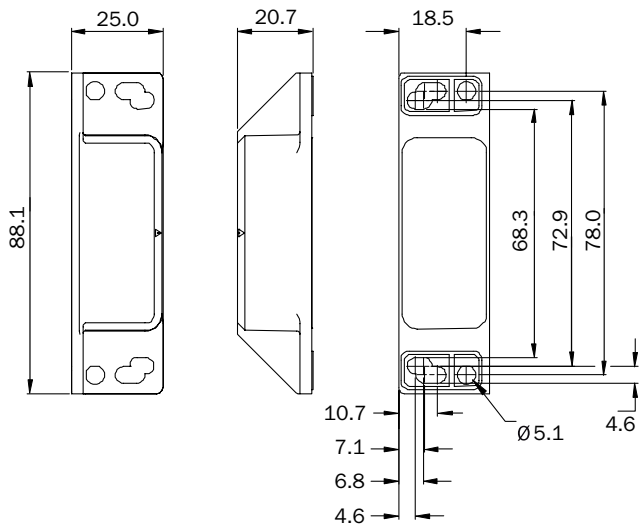

TR4-RDM000

SICK
Sensor Intelligence.

Ordering information

Type	Part no.
TR4-RDM000	5325631

Other models and accessories → www.sick.com/

Detailed technical data

Technical specifications

Accessory group	Actuators
Description	Replacement actuator for TR4-SDMxxx
Design	Rectangular

Dimensional drawing (Dimensions in mm (inch))

SICK AT A GLANCE

SICK is one of the leading manufacturers of intelligent sensors and sensor solutions for industrial applications. A unique range of products and services creates the perfect basis for controlling processes securely and efficiently, protecting individuals from accidents and preventing damage to the environment.