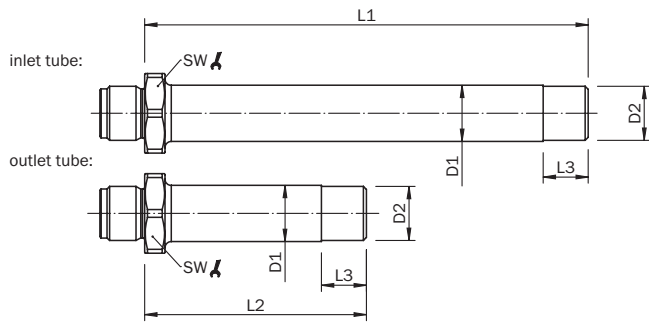

## Detailed technical data

**Dimensional drawing** (Dimensions in mm (inch))

	L1	L2	L3		D1	D2	SW
			G	NPT			
2111050	161,0	80,5	22,0	24,1	Ø22,2	G1/2	32
2111051	161,0	80,5	22,0	24,1	Ø22,2	1/2" NPT	32
2111052	217,0	108,5	22,0	24,1	Ø27,5	G3/4	39
2111053	217,0	108,5	22,0	24,1	Ø27,5	3/4" NPT	39
2111054	273,0	136,5	25,0	24,1	Ø34,0	G1	48
2111055	273,0	136,5	25,0	24,1	Ø34,0	1" NPT	48