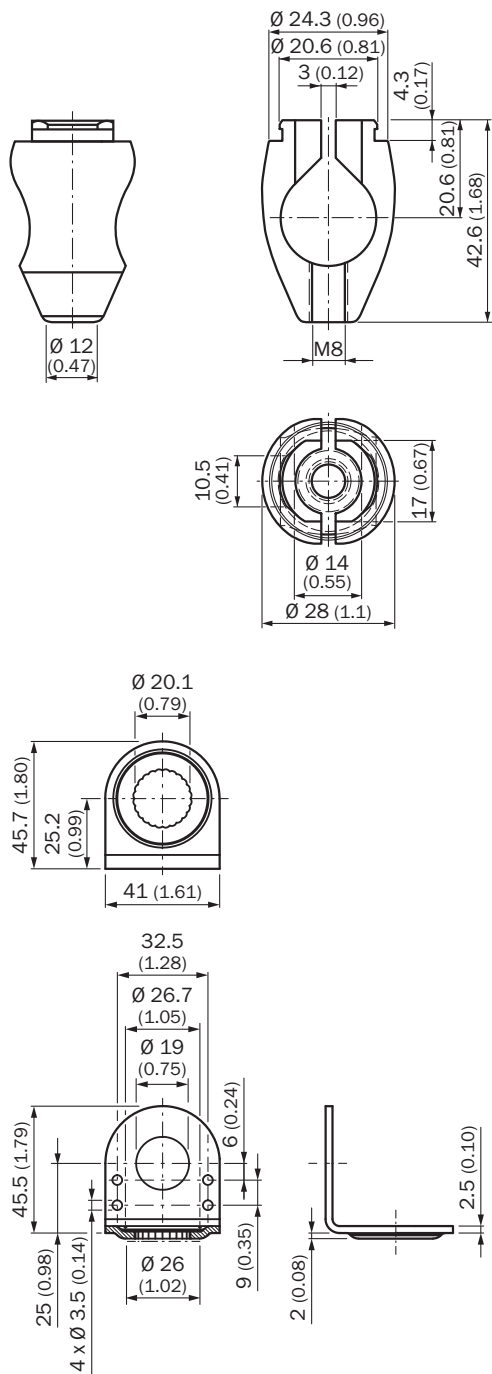

BEF-KHS-H01

**SICK**  
Sensor Intelligence.

Ordering information

Type	Part no.
BEF-KHS-H01	2022465

Included in delivery: BEF-KHS-KH1 (1)

Other models and accessories → [www.sick.com/](http://www.sick.com/)

Detailed technical data

Technical specifications

<b>Accessory group</b>	Universal bar clamp systems
<b>Material</b>	Steel, zinc coated
<b>Items supplied</b>	Universal clamp (2022726), mounting hardware
<b>Description</b>	Plate H for universal clamp bracket
<b>Usable for</b>	MH15 V18 M18 round sensors UM18 W4-3 UC4 KT1M

Dimensional drawing (Dimensions in mm (inch))