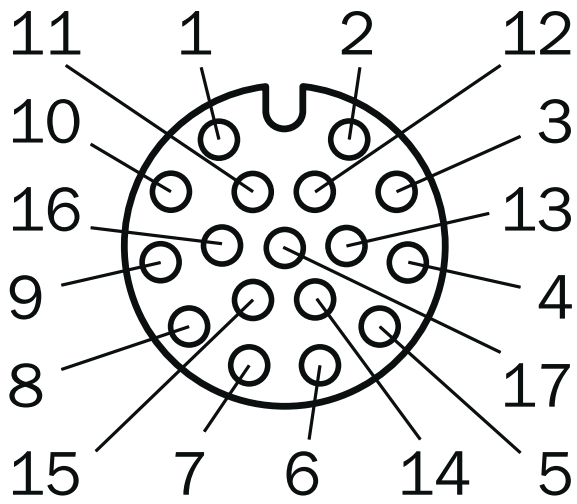

PIN assignment

- ① Black
- ② Red
- ③ Pink
- ④ Gray
- ⑤ Turquoise/Light gray
- ⑥ Green
- ⑦ Yellow
- ⑧ Violet
- ⑨ White-black
- ⑩ White
- ⑪ Light blue
- ⑫ Blue
- ⑬ Brown
- ⑭ Orange
- ⑮ Red-black
- ⑯ n.c.
- ⑰ n.c.