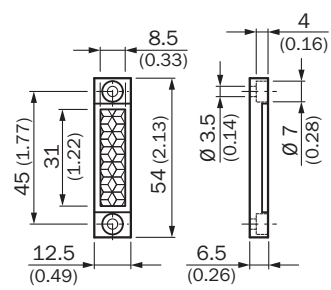

### Detailed technical data

#### Technical specifications

<b>Accessory group</b>	Reflectors
<b>Accessory family</b>	Angular
<b>Description</b>	Rectangular, screw connection
<b>Mounting system type</b>	Screw-on, 2 hole mounting
<b>Ambient operating temperature</b>	-20 °C ... +65 °C
<b>Dimensions</b>	12.5 mm x 54 mm
<b>Reflective area</b>	8.5 mm x 31 mm
<b>Material</b>	PMMA/ABS

## Dimensional drawing (Dimensions in mm (inch))