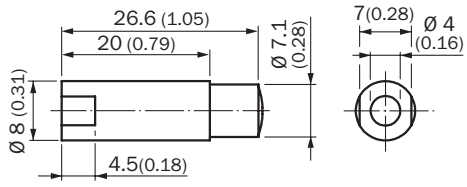

Dimensional drawing (Dimensions in mm (inch))

LL3-DA06

SICK AT A GLANCE

SICK is one of the leading manufacturers of intelligent sensors and sensor solutions for industrial applications. A unique range of products and services creates the perfect basis for controlling processes securely and efficiently, protecting individuals from accidents and preventing damage to the environment.