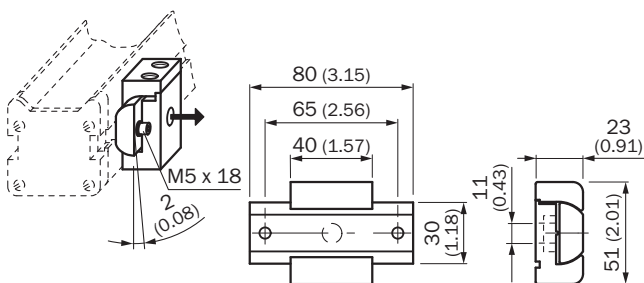

## Detailed technical data

### Technical specifications

<b>Accessory group</b>	Terminal and alignment brackets
<b>Accessory family</b>	Alignment brackets
<b>Items supplied</b>	4 brackets, 8 M5 x 16 mm socket head screws, 8 M5 x 18 mm socket head screws, 8 washers
<b>Packing unit</b>	4 pieces
<b>Description</b>	Mounting kit 2, rotatable

## Dimensional drawing (Dimensions in mm (inch))

Instruction for installation

➔ Befestigung an Maschine