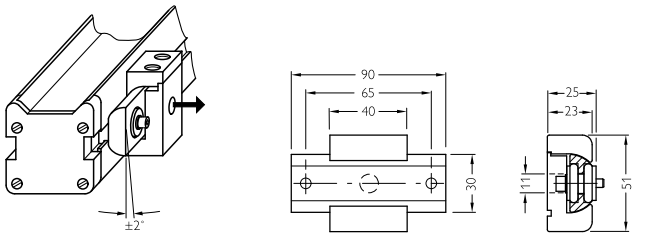

### Technical specifications

<b>Accessory group</b>	Terminal and alignment brackets
<b>Accessory family</b>	Alignment brackets
<b>Items supplied</b>	4 brackets, 8 M5 x 16 mm socket head screws, 8 M5 x 18 mm socket head screws, 8 washers
<b>Packing unit</b>	4 pieces
<b>Description</b>	Mounting kit 2, rotatable

## Dimensional drawing (Dimensions in mm (inch))

Instruction for installation

➔ Befestigung an Maschine