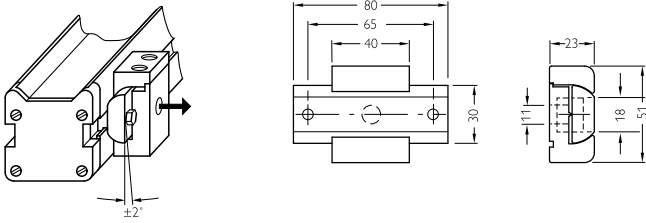

### Technical specifications

<b>Accessory group</b>	Terminal and alignment brackets
<b>Accessory family</b>	Alignment brackets
<b>Items supplied</b>	4 brackets, 8 M5 x 16 mm socket head screws, 8 M5 x 18 mm socket head screws, 8 washers
<b>Packing unit</b>	4 pieces
<b>Description</b>	Mounting kit 2, rotatable

## Dimensional drawing (Dimensions in mm (inch))

Instruction for installation

➔ Befestigung an Maschine