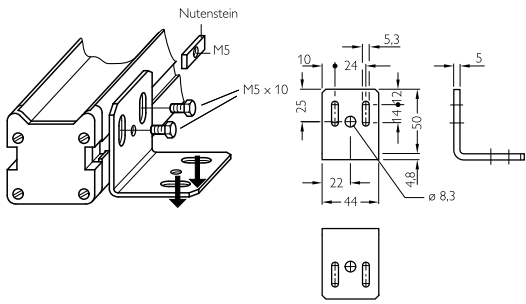

### Technical specifications

<b>Accessory group</b>	Terminal and alignment brackets
<b>Accessory family</b>	Alignment brackets
<b>Items supplied</b>	4 brackets, 8 M5 x 16 mm socket head screws, 8 M5 x 18 mm socket head screws, 8 washers
<b>Packing unit</b>	4 pieces
<b>Description</b>	Mounting kit 2, rotatable

## Dimensional drawing (Dimensions in mm (inch))

Instruction for installation

➔ Befestigung an Maschine