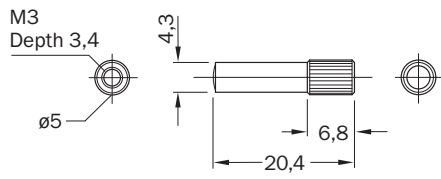

Dimensional drawing (Dimensions in mm (inch))

LL3-DA01

SICK AT A GLANCE

SICK is one of the leading manufacturers of intelligent sensors and sensor solutions for industrial applications. A unique range of products and services creates the perfect basis for controlling processes securely and efficiently, protecting individuals from accidents and preventing damage to the environment.