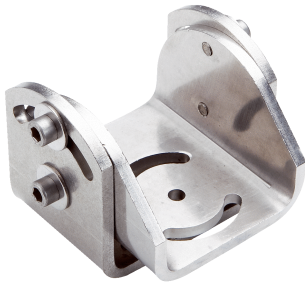

Mounting bracket

SICK
Sensor Intelligence.

Ordering information

Type	Part no.
Mounting bracket	2046025

Other models and accessories → www.sick.com/

Detailed technical data

Technical specifications

Accessory group	Mounting brackets and plates
Accessory family	Mounting brackets
Suitable for	2085937, 2085938, 2085939, 2046459, 2046458, 2082563, 2082560
Description	Standard mounting set for weather hood